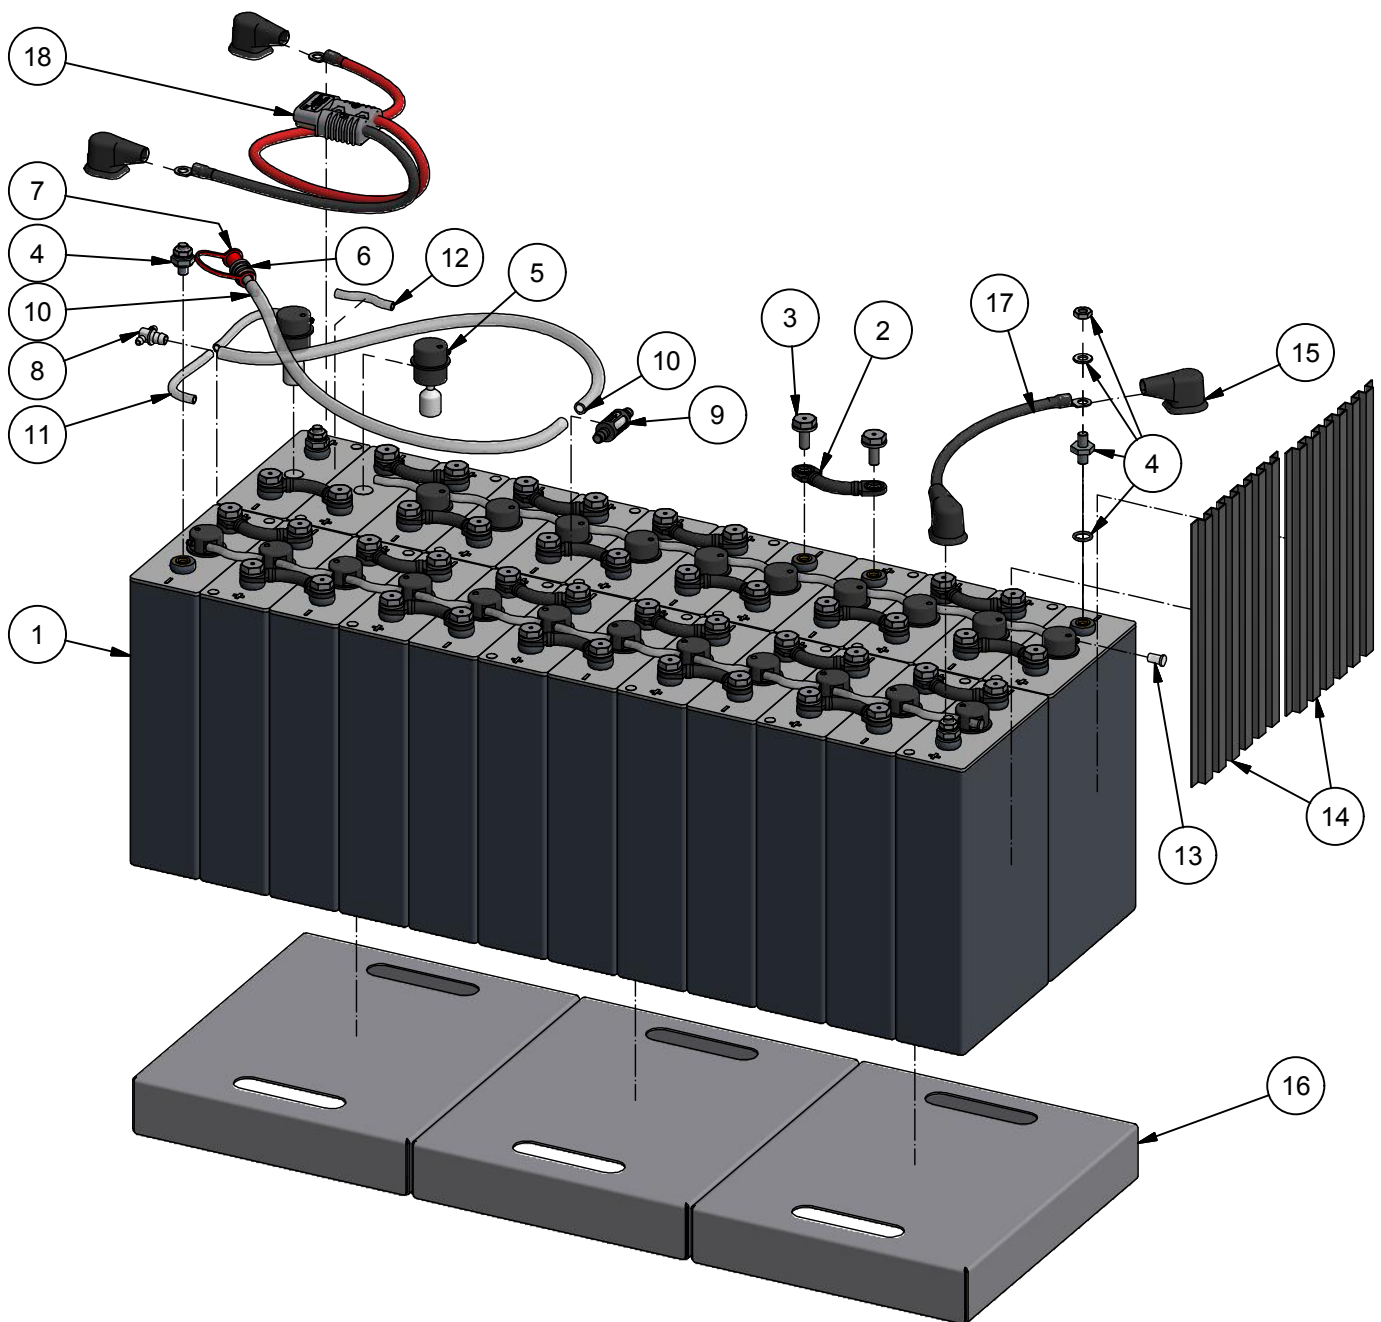

# STAMA-HTF

FL1098000 48V 240Ah Battery 386 kg

FL1098010 48V 320Ah Battery 448 kg

EVO-L Model 2017

18/5-2017 KJ

FL1098000 48V 240Ah

FL1098010 48V 320Ah

EVO-L - 18/5.2017