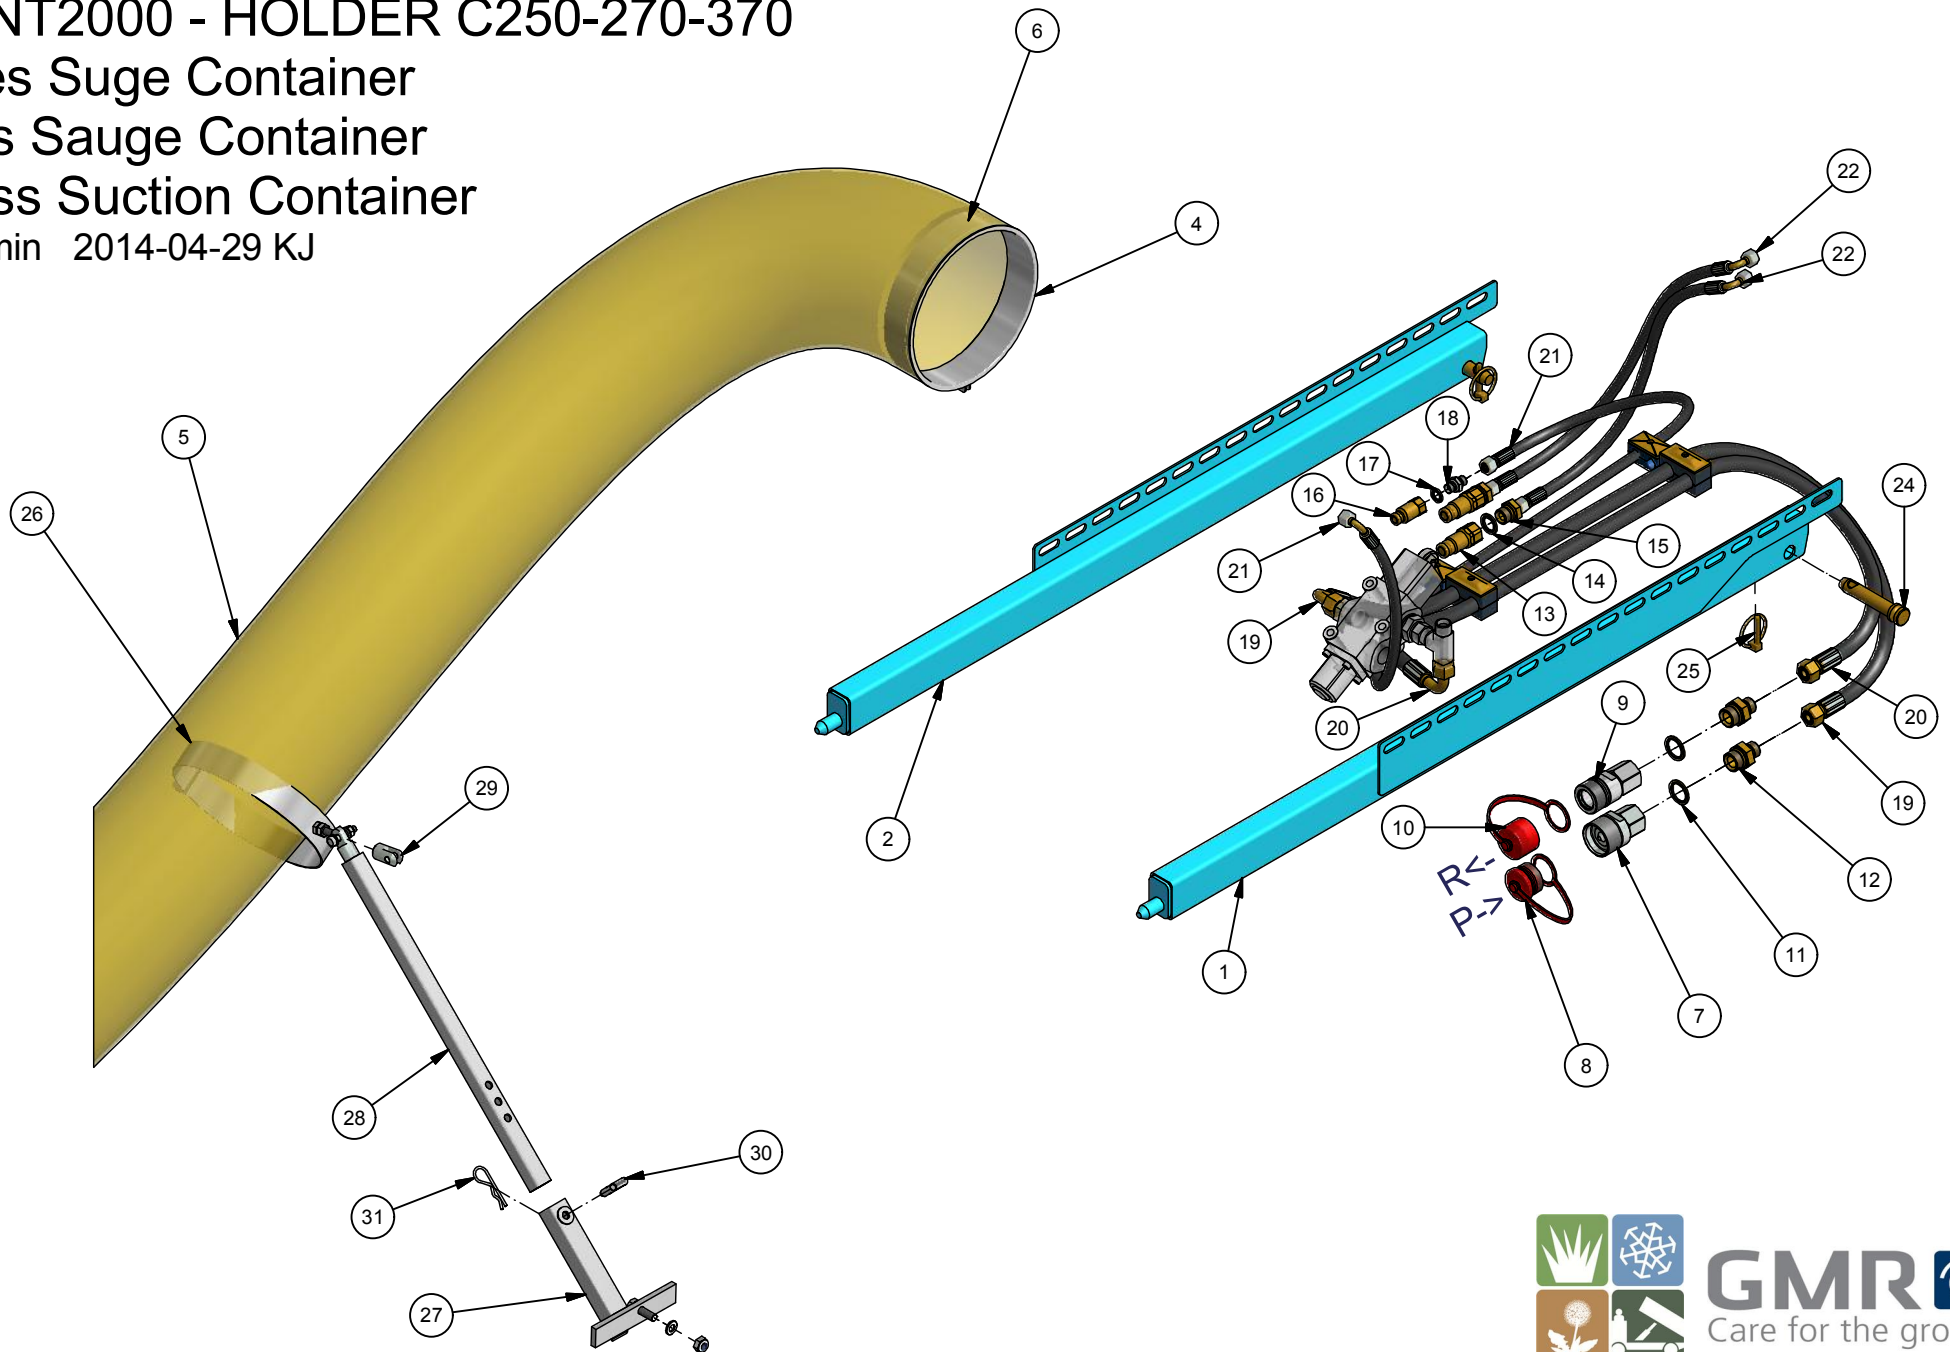

MONT2000 - HOLDER C250-270-370

Græs Suge Container

Gras Sauge Container

Grass Suction Container

40 L/min 2014-04-29 KJ

STENSBALLE

Montering, Anpassung SC 1200 Holder C250-C370

Model 2014 - 29.04.2014

Part no. MONT2000

<i>Pos.</i>	<i>Description</i>	<i>Pcs</i>	<i>Sparepartno</i>	<i>Note</i>
1	Mounting rail left	1	ST-C350-117	
2	Mounting rail right	1	ST-C350-118	
4	Hose stud	1	SC-A-020	
5	Suction hose Ø230	3,33 m	220-020-209	9" Alfa Pur 7
6	Clamping ring	2	SC-A-014	
7	Quick coupling (P)	1	HS12-2	3/4" Voswinkel
8	Dust plug	1	HS12-9	
9	Quick coupling (R)	1	HS12-1	3/4" Voswinkel
10	Dust cap	1	HS12-0	
11	Bonded seal	2	42-000-034	3/4"
12	Nipple	2	02BP1208	3/4" x 1/2"
13	Quick coupling male	2	4230-0141	
14	Bonded seal	2	42-000-012	1/2"
15	Nipple	2	02BP0804	1/2" x 1/4"
16	Quick coupling male	1	4230-0145	
17	Bonded seal	5	42-000-014	1/4"
18	Nipple	5	01BP04	
19	Hydraulic hose	1	033-1500-FB080-FB089	(P) 1/2"
20	Hydraulic hose	1	033-1500-FB080-FB089	(R) 1/2"
21	Hydraulic hose drain	1	031-2200-FB040-FB049	1/4"
22	Hydraulic hose up	1	031-0800-FB040-FB049	1/4"
23	Hydraulic hose down	1	031-0800-FB040-FB049	1/4"
24	Bolt	2	47-019-065	
25	Linch pin	2	38-000-008	
26	Clamping ring	1	SC-A-013	
27	Hose holder base	1	SC-C350-130	
28	Hose holder rod	1	SC-C350-135	
29	End fork	1	53-200-004	
30	Bolt	1	SC-C350-138	Ø10 x 35
31	Hairpin	1	38-203-070	